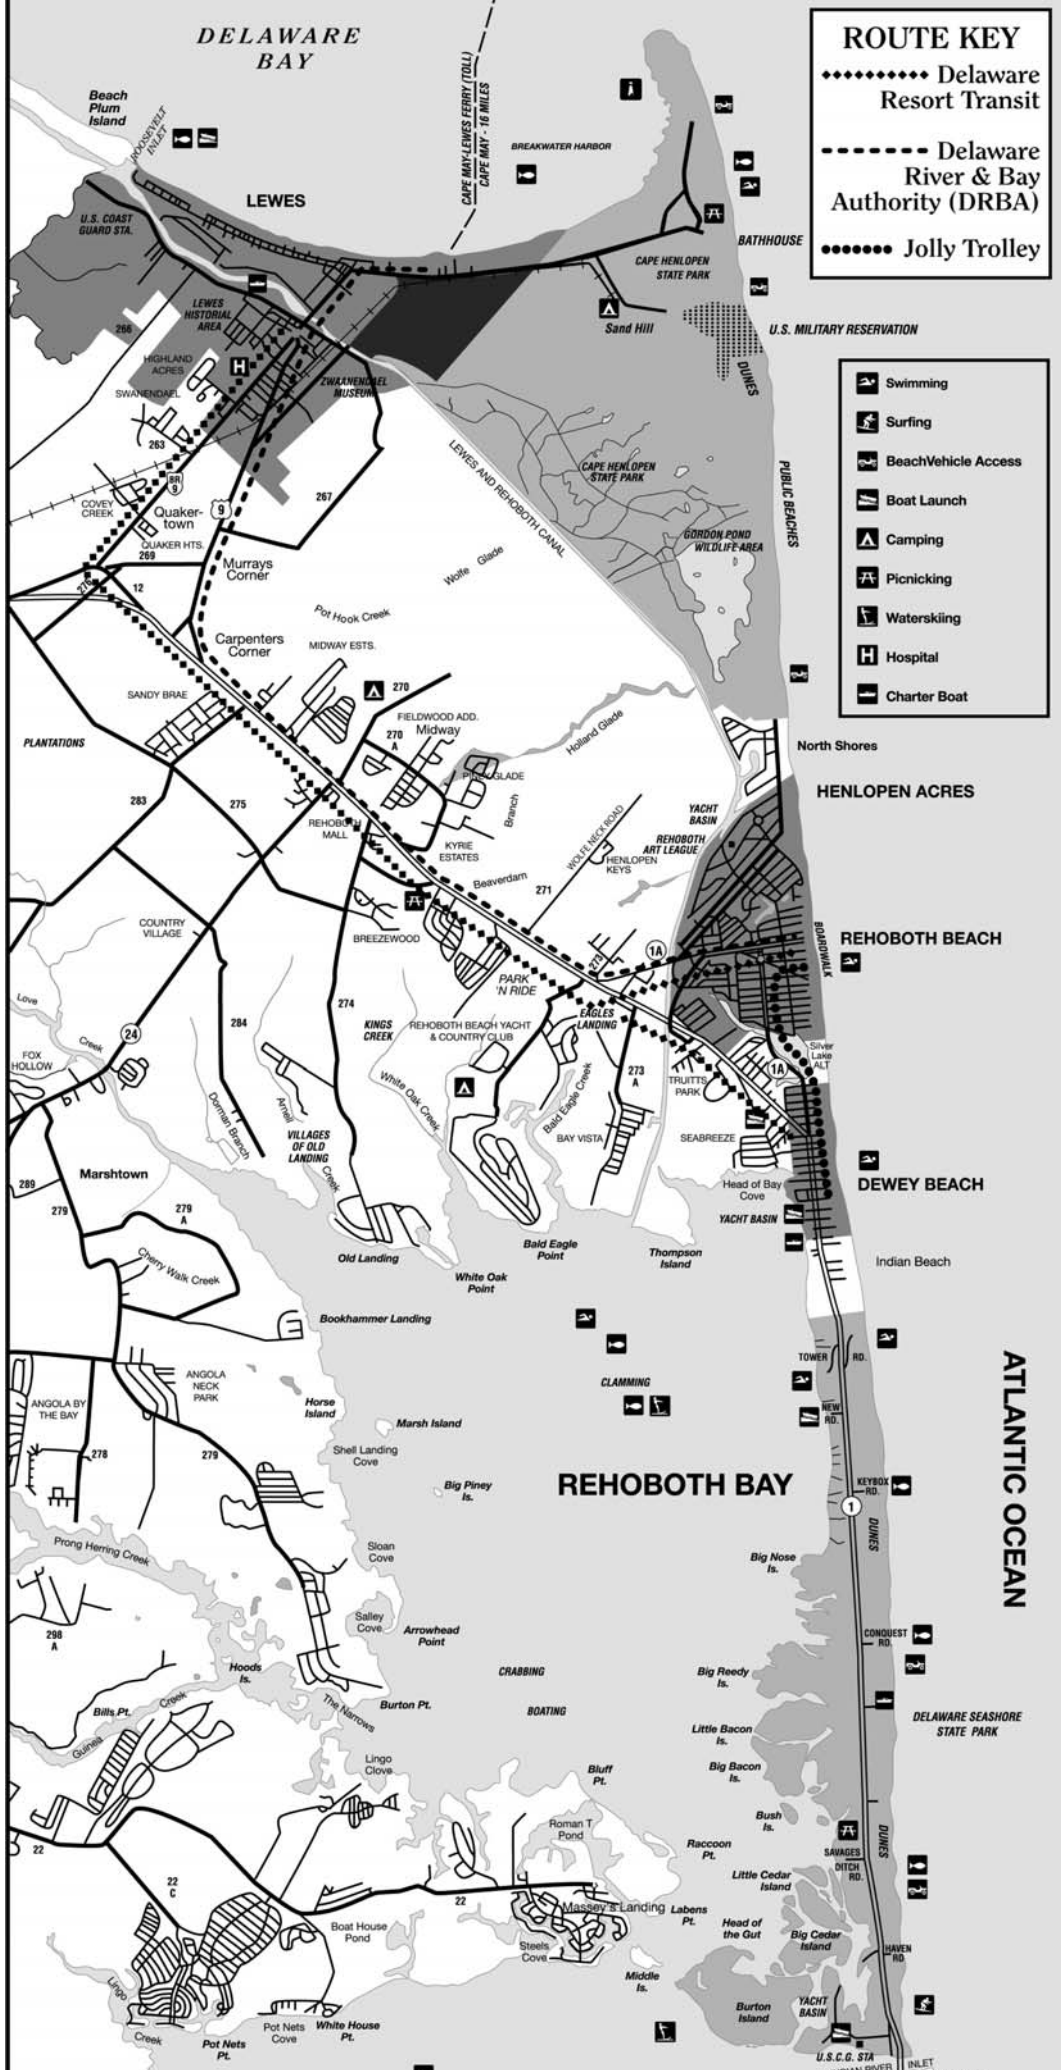

ROUTE KEY

- Delaware Resort Transit
- Delaware River & Bay Authority (DRBA)
- Jolly Trolley

- LEGEND**
- Swimming
 - Surfing
 - Beach Vehicle Access
 - Boat Launch
 - Camping
 - Picnicking
 - Waterskiing
 - Hospital
 - Charter Boat

DELAWARE BAY

LEWES

REHOBOTH BAY

ATLANTIC OCEAN

ROUTE KEY

- Delaware Resort Transit
- Delaware River & Bay Authority (DRBA)
- Jolly Trolley

- LEGEND**
- Swimming
 - Surfing
 - Beach Vehicle Access
 - Boat Launch
 - Camping
 - Picnicking
 - Waterskiing
 - Hospital
 - Charter Boat

DELAWARE BAY

LEWES

REHOBOTH BAY

ATLANTIC OCEAN